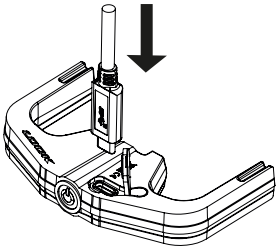

Quick Start

Geo City^{VISION}

lookcycle.com

Disassembly

2

Recharge before first use.

- Open micro USB-C cover
- Complete charging time : 2h00

- charging
- charge completed

3

Mounting

≡ **CLICK** ≡

4

Runtime

POWER ON/OFF: Long press (3s)

CHANGE MODE: Short press to cycle through

Mode	Night Flash	Day Flash	Steady	Power Steady
Run Time (hrs)	30	60	15	7.5
Lumens (max)	18	38	2.5	5

SLEEP MODE: Activates after 30 seconds without movement

AUTO POWER-OFF: Turns off automatically after 30 minutes without movement

RED STEADY BATTERY LED: Battery < 15%

Enjoy your new LOOK pedals!