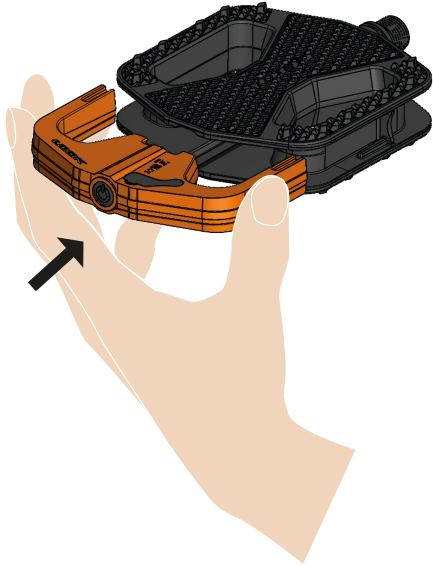

Quick Start

Geo City^{VISION}

lookcycle.com

Disassembly

2

Recharge before first use.

- Open micro USB-C cover
- Complete charging time : 2h00

- charging
- charge completed

3

Mounting

≡ **CLICK** ≡

4

Runtime

POWER ON/OFF: Long press (3s)

CHANGE MODE: Short press to cycle through

Mode	Night Flash	Day Flash	Steady	Power Steady
Run Time (hrs)	30	60	15	7.5
Lumens (max)	18	38	2.5	5

SLEEP MODE: Activates after 30 seconds without movement

AUTO POWER-OFF: Turns off automatically after 30 minutes without movement

RED STEADY BATTERY LED: Battery < 15%

Enjoy your new LOOK pedals!