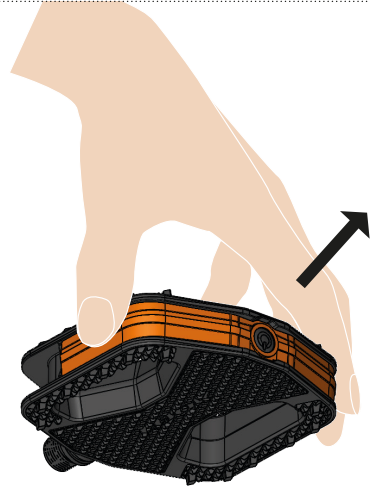

Quick Start

Geo City^{VISION}

lookcycle.com

Disassembly

2

Recharge before first use.

- Open micro USB-C cover
- Complete charging time : 2h00

- charging
- charge completed

3

Mounting

≡ **CLICK** ≡

4

Runtime

POWER ON/OFF: Long press (3s)

CHANGE MODE: Short press to cycle through

Mode	Night Flash	Day Flash	Steady	Power Steady
Run Time (hrs)	30	60	15	7.5
Lumens (max)	18	38	2.5	5

SLEEP MODE: Activates after 30 seconds without movement

AUTO POWER-OFF: Turns off automatically after 30 minutes without movement

RED STEADY BATTERY LED: Battery < 15%

Enjoy your new LOOK pedals!