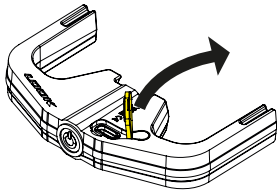

Quick Start

Geo City^{VISION}

lookcycle.com

Disassembly

2

Recharge before first use.

- Open micro USB-C cover
- Complete charging time : 2h00

- charging
- charge completed

3

Mounting

≡ **CLICK** ≡

4

Runtime

POWER ON/OFF: Long press (3s)

CHANGE MODE: Short press to cycle through

Mode	Night Flash	Day Flash	Steady	Power Steady
Run Time (hrs)	30	60	15	7.5
Lumens (max)	18	38	2.5	5

SLEEP MODE: Activates after 30 seconds without movement

AUTO POWER-OFF: Turns off automatically after 30 minutes without movement

RED STEADY BATTERY LED: Battery < 15%

Enjoy your new LOOK pedals!