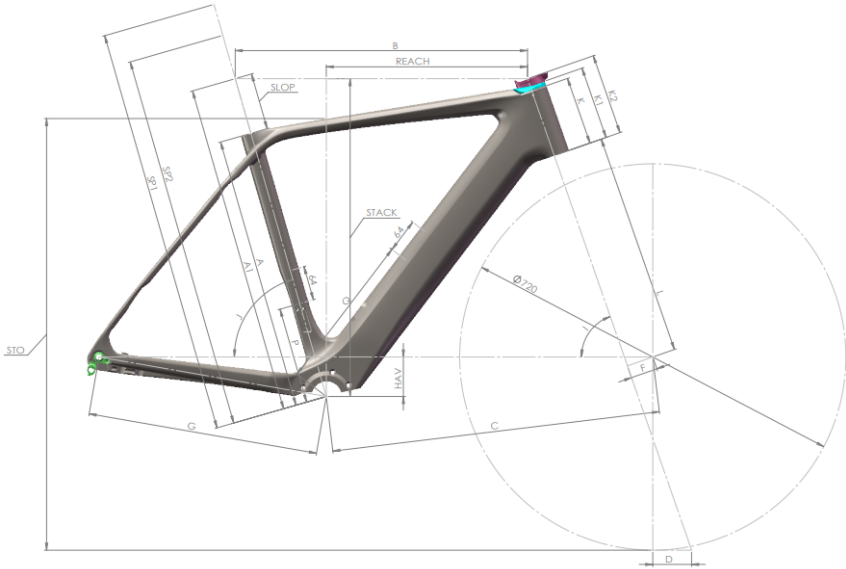

E-765 Optimum Rival AXS

Weight 12.7kg in size M

E-765 Gravel Apex 1x :

Weight 13.8 kg in size M

Tire clearance : 42mm ISO

Speeds : 1 x 12 speed groupsets - Compatible 2x (not recommended for the best experience)

Geometry is suspension ready: max travel 50mm. Max user weight: 100kg

SIZE	A	A1	B	C	D	F	G	HAV	I	J	K	K1	K2	L	P	Q	REACH	STACK	STO	SLOP	SP1	SP2
XS	470	567.1	511.1	576	72.4	50	430	76	70.8	74	74.2	83.2	98.2	415	180	307	355.1	544.2	758.5	97.1	660	720
S	490	591.1	527.9	594	72.4	50	430	76	70.8	74	99.6	108.6	123.6	415	180	307	365	568.2	780.7	101.1	680	740
M	510	616	544.8	613	72.4	50	430	73.5	70.8	74	127.6	136.6	151.6	415	180	292	375	592.1	804.5	106	700	760
L	535	641	561.7	631	72.4	50	430	73.5	70.8	74	153	162	177	415	180	292	385.1	616.1	828.3	106	725	785
XL	560	667	578.7	650	72.4	50	430	71	70.8	74	182.2	191.2	206.2	415	180	292	394.8	641.2	855.6	107	750	810

Fazua RIDE 60 facts :

Torque	60 Nm
Nominal power	250 W
Peak power output	450 W (Boost fonction)
Weight (motor + bottom bracket gear)	1.96 kg
Weight of battery (fix)	2.2 kg
Battery capacity	432 Wh
Voltage	43.2 V
Interfaces	ANT+ / Bluetooth (BLE) / USB-C
Connectivity	FAZUA app for Android and iOS
Riding modes	3
Walk assist	Yes
Operating temperature	-5° to +45°C (ambient temperature)

3 modes: Breeze (green) / River (blue) / Rocket (Red) + boost + No assist (white)

Battery capacity	432 Wh
Voltage	43.2 V
Charger	3 A and 100-240 VAC.
Weight of charger	630 g
Charging time	3.5 h
Charging temperature	0° to +35°C (ambient temperature)